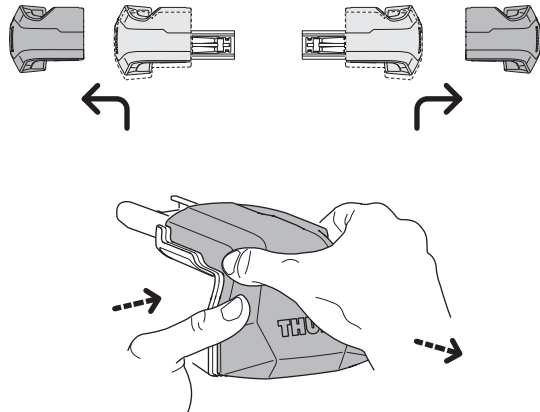

1

Kit 186262

TOYOTA RAV4 (XA60), 5-dr SUV, 26-

1
KIT

THIS KIT IS ONLY FOR VEHICLES WITH FLUSH RAILING.

1

1
KIT

+

2
FOOT PACK

Evo

Edge

2

3

4

5

2

Thule Sweden AB

Borggatan 5, 335 73 Hillerstorp, Sweden
info@thule.com | www.thule.com

©Thule. All rights reserved.
5566780001 | 2026-05-04 #00