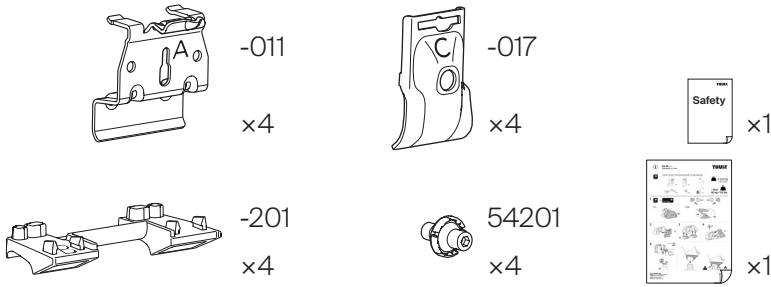

1

Kit 186262

TOYOTA RAV4 (XA60), 5-dr SUV, 26-

1
KIT

THIS KIT IS ONLY FOR VEHICLES WITH FLUSH RAILING.

1

1
KIT

+

2
FOOT PACK

Evo

Edge

2

3

4

5

2