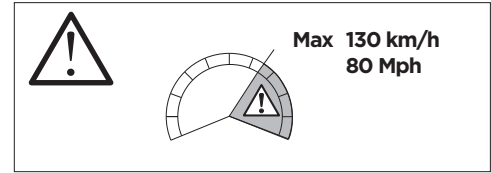

1

Kit 186168 CADILLAC XT6, 5-dr SUV, 20-

ISO 11154-E

This kit is only for vehicles with flush railing.

1 KIT + **2** FOOT PACK

1

Evo

Edge