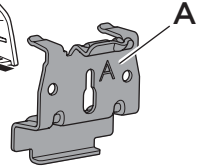

1 KIT + **2** FOOT PACK

1

Evo

Edge

2

3

B

4

5

≈ x2

2 THULE

> Instructions

2

Click
Click

4 Nm

i