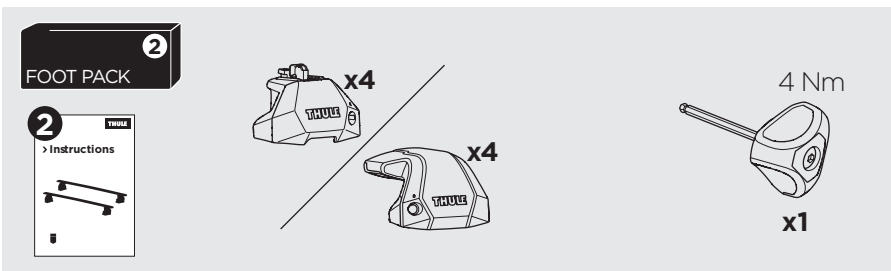

1

Kit 186168 CADILLAC XT6, 5-dr SUV, 20-

ISO 11154-E

This kit is only for vehicles with flush railing.

1 KIT + **2** FOOT PACK

1

Evo

Edge

2

3

B

4

5

≈ x2

2 THULE

> Instructions