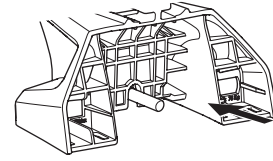

1 KIT + **2** FOOT PACK

1

Evo

Edge

2

3

B

4

5

≈ x2

2 THULE

> Instructions

2

Click
Click

4 Nm

i