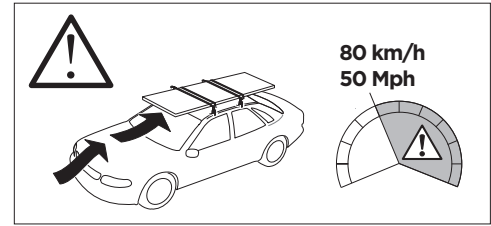

1

Kit 186168 CADILLAC XT6, 5-dr SUV, 20-

ISO 11154-E

This kit is only for vehicles with flush railing.

1 KIT + **2** FOOT PACK

1

Evo

Edge