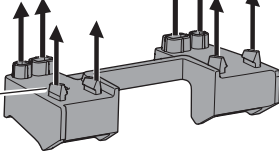

1

Kit 186168 CADILLAC XT6, 5-dr SUV, 20-

ISO 11154-E

This kit is only for vehicles with flush railing.

1 KIT + **2** FOOT PACK

1

Evo

Edge

2

3

B

4

5

≈ x2

2 THULE

> Instructions