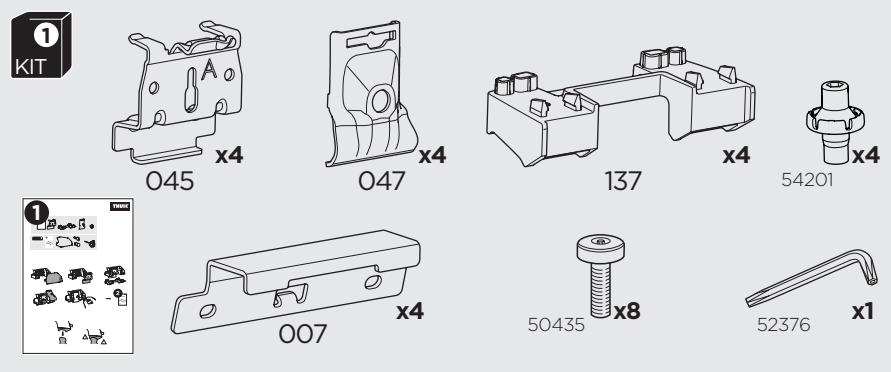

1

Kit 186168 CADILLAC XT6, 5-dr SUV, 20-

ISO 11154-E

This kit is only for vehicles with flush railing.

1 KIT + **2** FOOT PACK

1

Evo

Edge

2

3

B

4

5

≈ x2

2 THULE

> Instructions