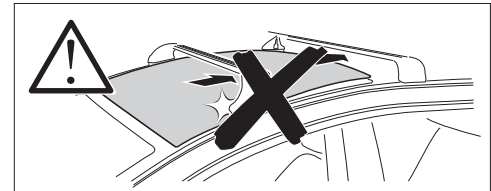

1

Kit 186168 CADILLAC XT6, 5-dr SUV, 20-

ISO 11154-E

This kit is only for vehicles with flush railing.

1 KIT + **2** FOOT PACK

1

Evo

Edge