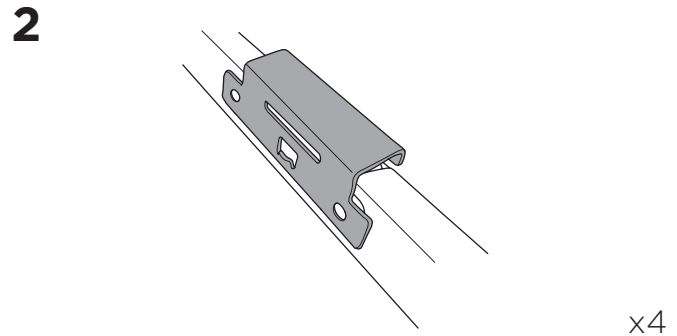

1

Kit 186168 CADILLAC XT6, 5-dr SUV, 20-

ISO 11154-E

This kit is only for vehicles with flush railing.

1 KIT + **2** FOOT PACK

1

Evo

Edge

2

3

B

4

5

≈ x2

2 THULE

> Instructions