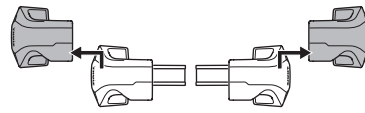

1

Kit 186168 CADILLAC XT6, 5-dr SUV, 20-

ISO 11154-E

This kit is only for vehicles with flush railing.

1 KIT + **2** FOOT PACK

1

Evo

Edge

2

3

B

4

5

≈ x2

2 THULE

> Instructions