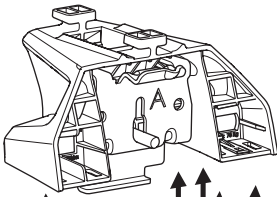

1

Kit 186168 CADILLAC XT6, 5-dr SUV, 20-

ISO 11154-E

This kit is only for vehicles with flush railing.

1 KIT + **2** FOOT PACK

1

Evo

Edge

2

3

B

4

5

≈ x2

2 THULE

> Instructions