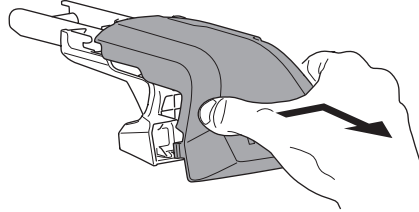

1

Kit 186168 CADILLAC XT6, 5-dr SUV, 20-

ISO 11154-E

This kit is only for vehicles with flush railing.

1 KIT + **2** FOOT PACK

1

Evo

Edge