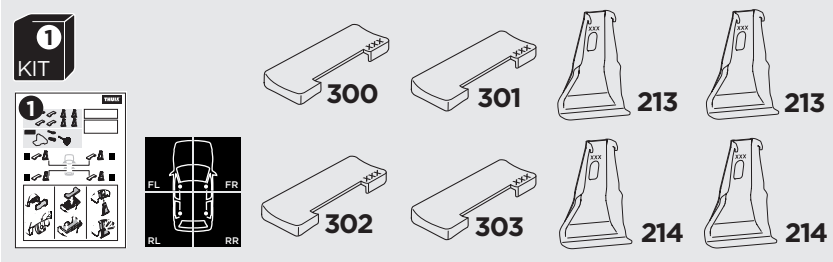

1

Kit 145090

VOLVO V40, 5-dr Hatchback, 12-

ISO 11154-E

THULE WingBar Evo	THULE WingBar Edge	THULE WingBar	THULE SquareBar Evo	Evo X (scale)	Edge X (scale)
VOLVO V40, 5-dr Hatchback, 12-				39,5	R
THULE ProBar Evo	THULE SlideBar Evo				X (mm/inch)
VOLVO V40, 5-dr Hatchback, 12-				1046 mm / 41 1/8"	

THULE WingBar Evo	THULE WingBar Edge	THULE WingBar	THULE SquareBar Evo	Evo Y (scale)	Edge Y (scale)
VOLVO V40, 5-dr Hatchback, 12-				27	G
THULE ProBar Evo	THULE SlideBar Evo				Y (mm/inch)
VOLVO V40, 5-dr Hatchback, 12-				921 mm / 36 1/4"	

	W (mm/inch)	Z (mm/inch)
VOLVO V40, 5-dr Hatchback, 12-	770 mm / 30 3/8"	225 mm / 8 7/8"