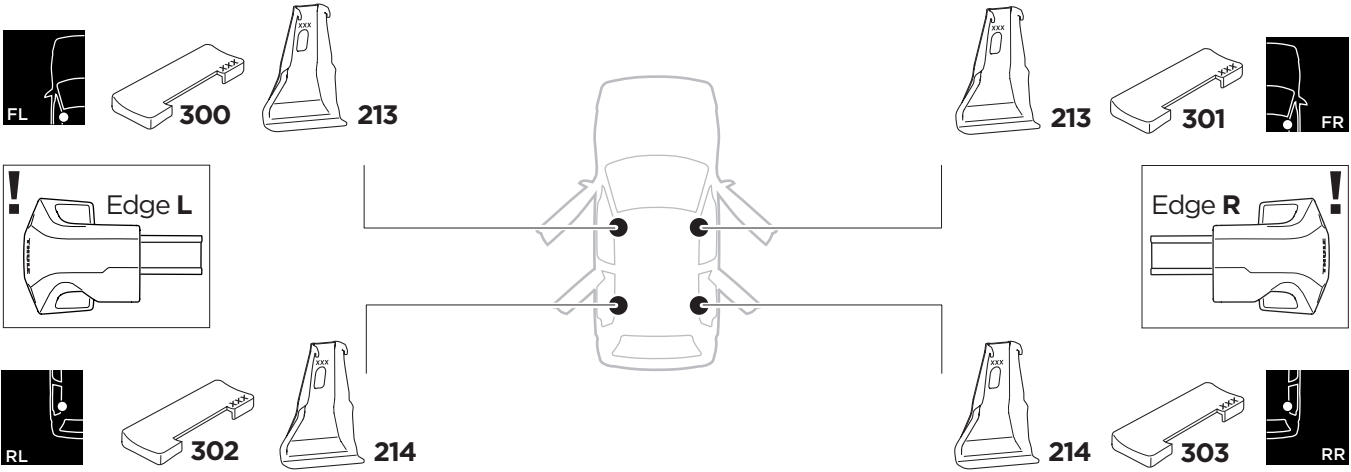

1

Kit 145090

VOLVO V40, 5-dr Hatchback, 12-

ISO 11154-E

THULE WingBar Evo	THULE WingBar Edge	THULE WingBar	THULE SquareBar Evo	Evo X (scale)	Edge X (scale)
VOLVO V40, 5-dr Hatchback, 12-				39,5	R
THULE ProBar Evo	THULE SlideBar Evo				X (mm/inch)
VOLVO V40, 5-dr Hatchback, 12-				1046 mm / 41 1/8"	

THULE WingBar Evo	THULE WingBar Edge	THULE WingBar	THULE SquareBar Evo	Evo Y (scale)	Edge Y (scale)
VOLVO V40, 5-dr Hatchback, 12-				27	G
THULE ProBar Evo	THULE SlideBar Evo				Y (mm/inch)
VOLVO V40, 5-dr Hatchback, 12-				921 mm / 36 1/4"	

	W (mm/inch)	Z (mm/inch)
VOLVO V40, 5-dr Hatchback, 12-	770 mm / 30 3/8"	225 mm / 8 7/8"