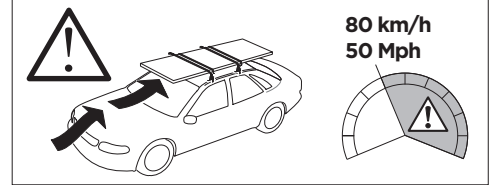

1

Kit 145090

VOLVO V40, 5-dr Hatchback, 12-

ISO 11154-E