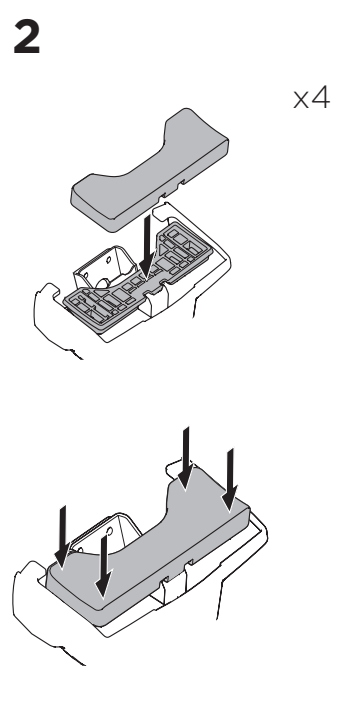

1

Kit 145090

VOLVO V40, 5-dr Hatchback, 12-

ISO 11154-E

THULE WingBar Evo	THULE WingBar Edge	THULE WingBar	THULE SquareBar Evo	Evo X (scale)	Edge X (scale)
VOLVO V40, 5-dr Hatchback, 12-				39,5	R
THULE ProBar Evo	THULE SlideBar Evo				X (mm/inch)
VOLVO V40, 5-dr Hatchback, 12-				1046 mm / 41 1/8"	

THULE WingBar Evo	THULE WingBar Edge	THULE WingBar	THULE SquareBar Evo	Evo Y (scale)	Edge Y (scale)
VOLVO V40, 5-dr Hatchback, 12-				27	G
THULE ProBar Evo	THULE SlideBar Evo				Y (mm/inch)
VOLVO V40, 5-dr Hatchback, 12-				921 mm / 36 1/4"	

	W (mm/inch)	Z (mm/inch)
VOLVO V40, 5-dr Hatchback, 12-	770 mm / 30 3/8"	225 mm / 8 7/8"