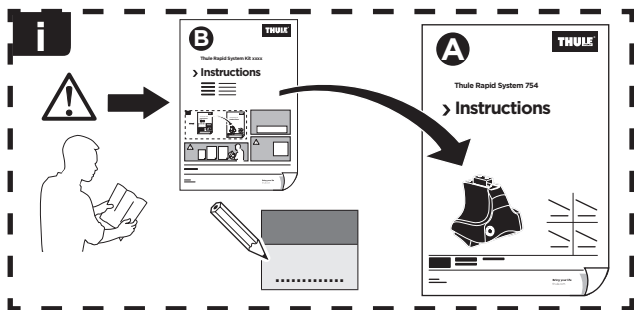

Thule Rapid System Kit 1868

> Instructions

FORD Fiesta, 5-dr Hatchback, 18-

ISO 11154-E

141868

C.20171030

519-1868-02

Bring your life

	X (scale)	X (mm)	X (inch)
FORD Fiesta, 5-dr Hatchback, 18-	34,4	996	39 1/4

	Y (scale)	Y (mm)	Y (inch)
FORD Fiesta, 5-dr Hatchback, 18-	30	951	37 1/2

2

3

	W (mm)	Z (mm)	W (inch)	Z (inch)
FORD Fiesta, 5-dr Hatchback, 18-	220	650	8 5/8	25 5/8