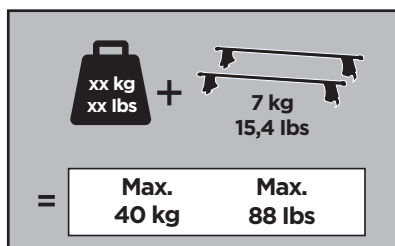

Thule Rapid System Kit 1868

> Instructions

FORD Fiesta, 5-dr Hatchback, 18-

ISO 11154-E

141868

C.20171030

519-1868-02

Bring your life

thule.com

170 x2

204 x1

206 x1

1426 x4

x1

x1

1

	X (scale)	X (mm)	X (inch)
FORD Fiesta, 5-dr Hatchback, 18-	34,4	996	39 1/4

	Y (scale)	Y (mm)	Y (inch)
FORD Fiesta, 5-dr Hatchback, 18-	30	951	37 1/2

2

3

	W (mm)	Z (mm)	W (inch)	Z (inch)
FORD Fiesta, 5-dr Hatchback, 18-	220	650	8 5/8	25 5/8