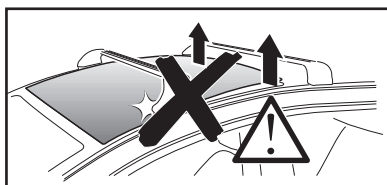

Thule XT Kit 3173

> Instructions

MERCEDES A-Class (W177), 5-dr Hatchback, 18-
MERCEDES B-Class (W247), 5-dr Hatchback, 19-
MERCEDES CLA Shooting Brake (X118), 5-dr Estate, 20-

This kit is only for vehicles with fixpoint mounting.