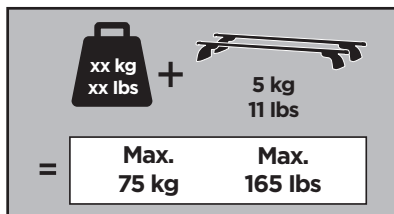

# > Instructions

**MERCEDES A-Class (W177)**, 5-dr Hatchback, 18-  
**MERCEDES B-Class (W247)**, 5-dr Hatchback, 19-  
**MERCEDES CLA Shooting Brake (X118)**, 5-dr Estate, 20-

This kit is only for vehicles with fixpoint mounting.