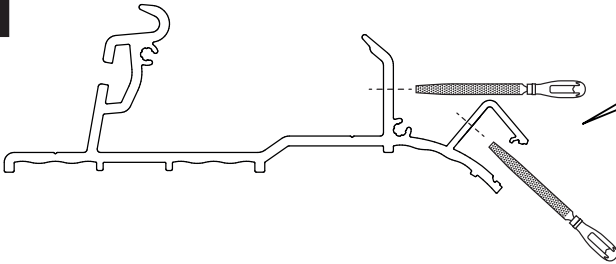

1 WARNINGS & INFO

Max 130 km/h
80 Mph

2 CONTENT

3 TOOLS

4 INSTALLATION

ADAPTER	AWNING TO 6300	AWNING TO 9200
301945	4m25	-
301946	4m50	4m50
301947	5m00	5m00
301948	-	5m50
301949	-	6m00

1

2

3

4

5

A OPTIONAL FOR LED

B OPTIONAL FOR LED

C

6

x4