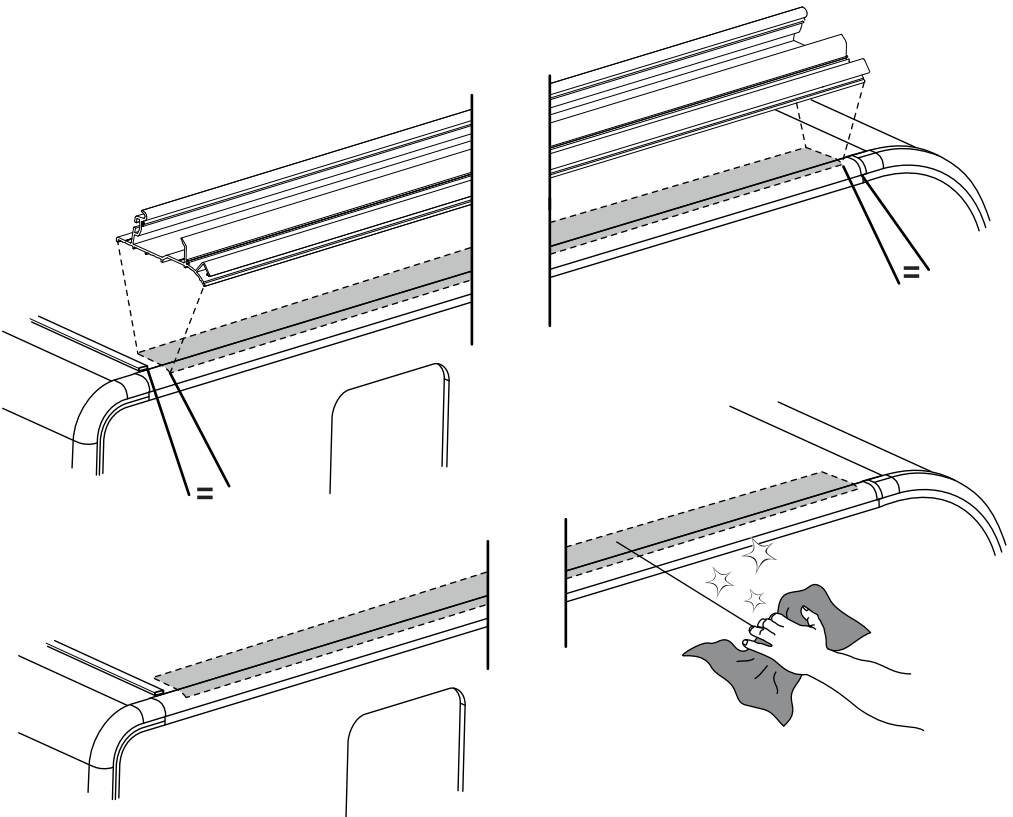

1 WARNINGS & INFO

Max 130 km/h
80 Mph

2 CONTENT

3 TOOLS

4 INSTALLATION

ADAPTER	AWNING TO 6300	AWNING TO 9200
301945	4m25	-
301946	4m50	4m50
301947	5m00	5m00
301948	-	5m50
301949	-	6m00

1

2