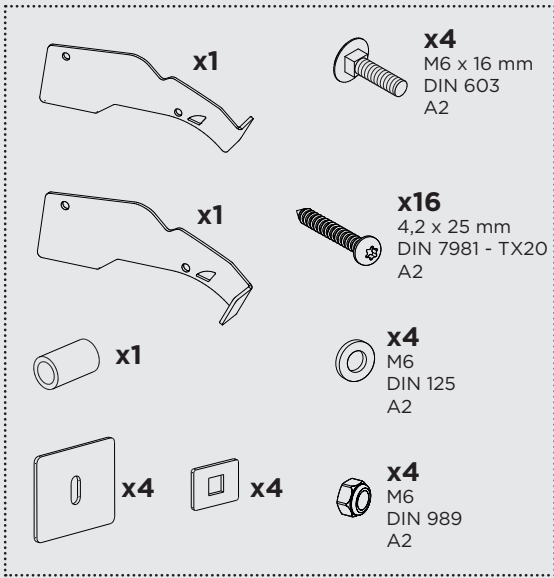

1 WARNINGS & INFO

Max 130 km/h
80 Mph

2 CONTENT

3 TOOLS

4 INSTALLATION

ADAPTER	AWNING TO 6300	AWNING TO 9200
301945	4m25	-
301946	4m50	4m50
301947	5m00	5m00
301948	-	5m50
301949	-	6m00

1

2