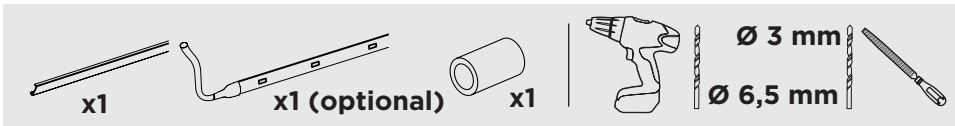

5

A OPTIONAL FOR LED

B OPTIONAL FOR LED

C