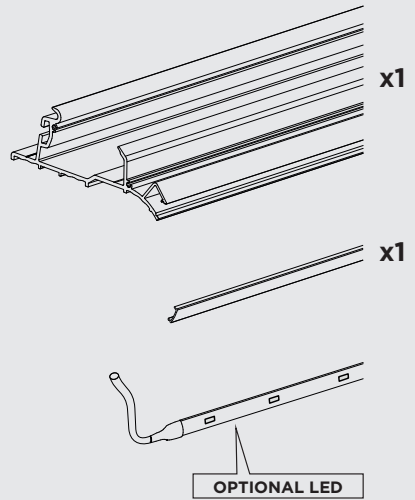

1 WARNINGS & INFO

Max 130 km/h
80 Mph

2 CONTENT

3 TOOLS

4 INSTALLATION

ADAPTER	AWNING TO 6300	AWNING TO 9200
301945	4m25	-
301946	4m50	4m50
301947	5m00	5m00
301948	-	5m50
301949	-	6m00

1

2