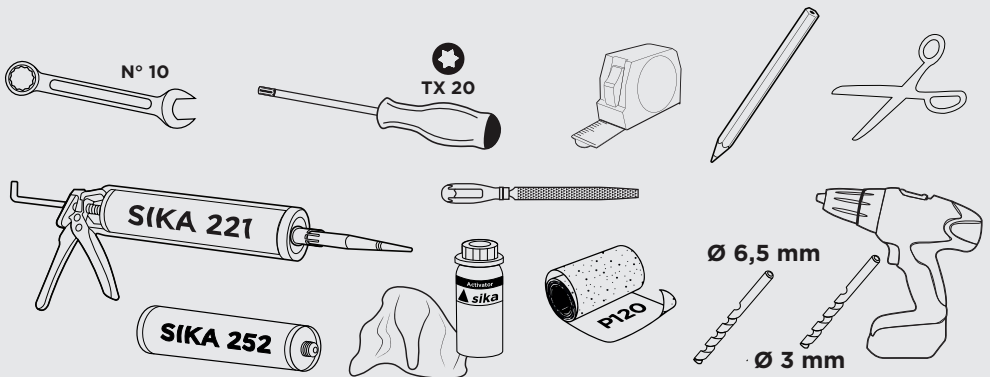

1 WARNINGS & INFO

Max 130 km/h
80 Mph

2 CONTENT

3 TOOLS

4 INSTALLATION

ADAPTER	AWNING TO 6300	AWNING TO 9200
301945	4m25	-
301946	4m50	4m50
301947	5m00	5m00
301948	-	5m50
301949	-	6m00

1

2