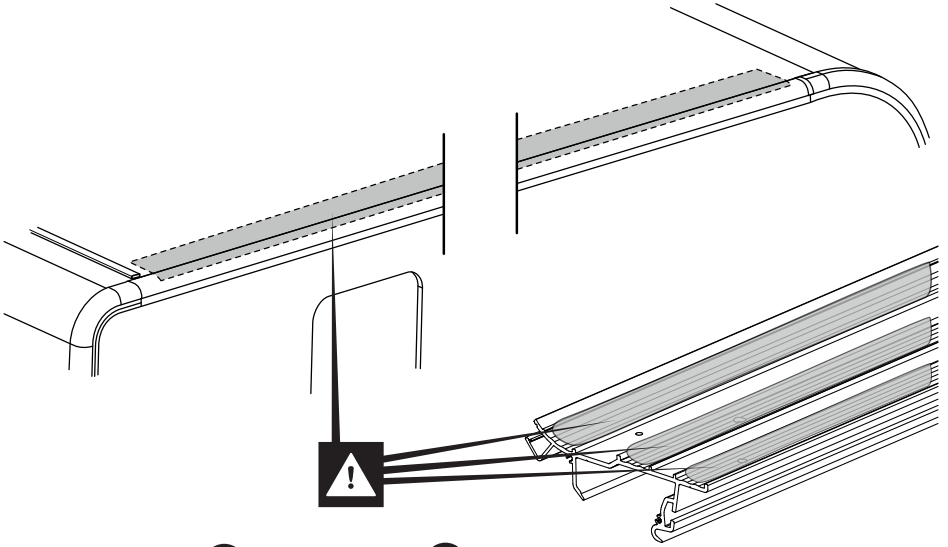

1 WARNINGS & INFO

Max 130 km/h
80 Mph

2 CONTENT

3 TOOLS

4 INSTALLATION

ADAPTER	AWNING TO 6300	AWNING TO 9200
301945	4m25	-
301946	4m50	4m50
301947	5m00	5m00
301948	-	5m50
301949	-	6m00

1

2