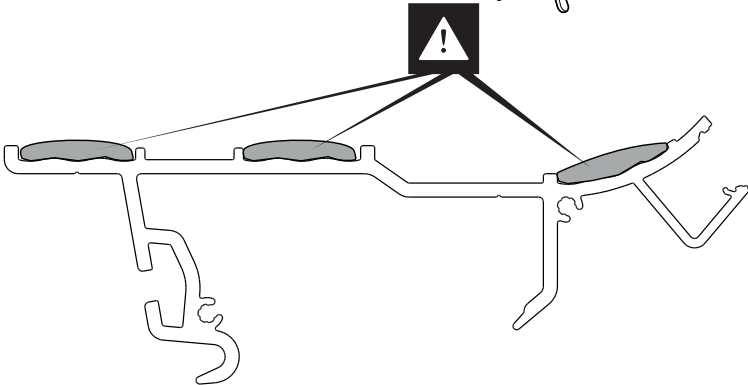

1 WARNINGS & INFO

Max 130 km/h
80 Mph

2 CONTENT

3 TOOLS

4 INSTALLATION

ADAPTER	AWNING TO 6300	AWNING TO 9200
301945	4m25	-
301946	4m50	4m50
301947	5m00	5m00
301948	-	5m50
301949	-	6m00

1

2

3

4

5

A OPTIONAL FOR LED

B OPTIONAL FOR LED

C

6

x4